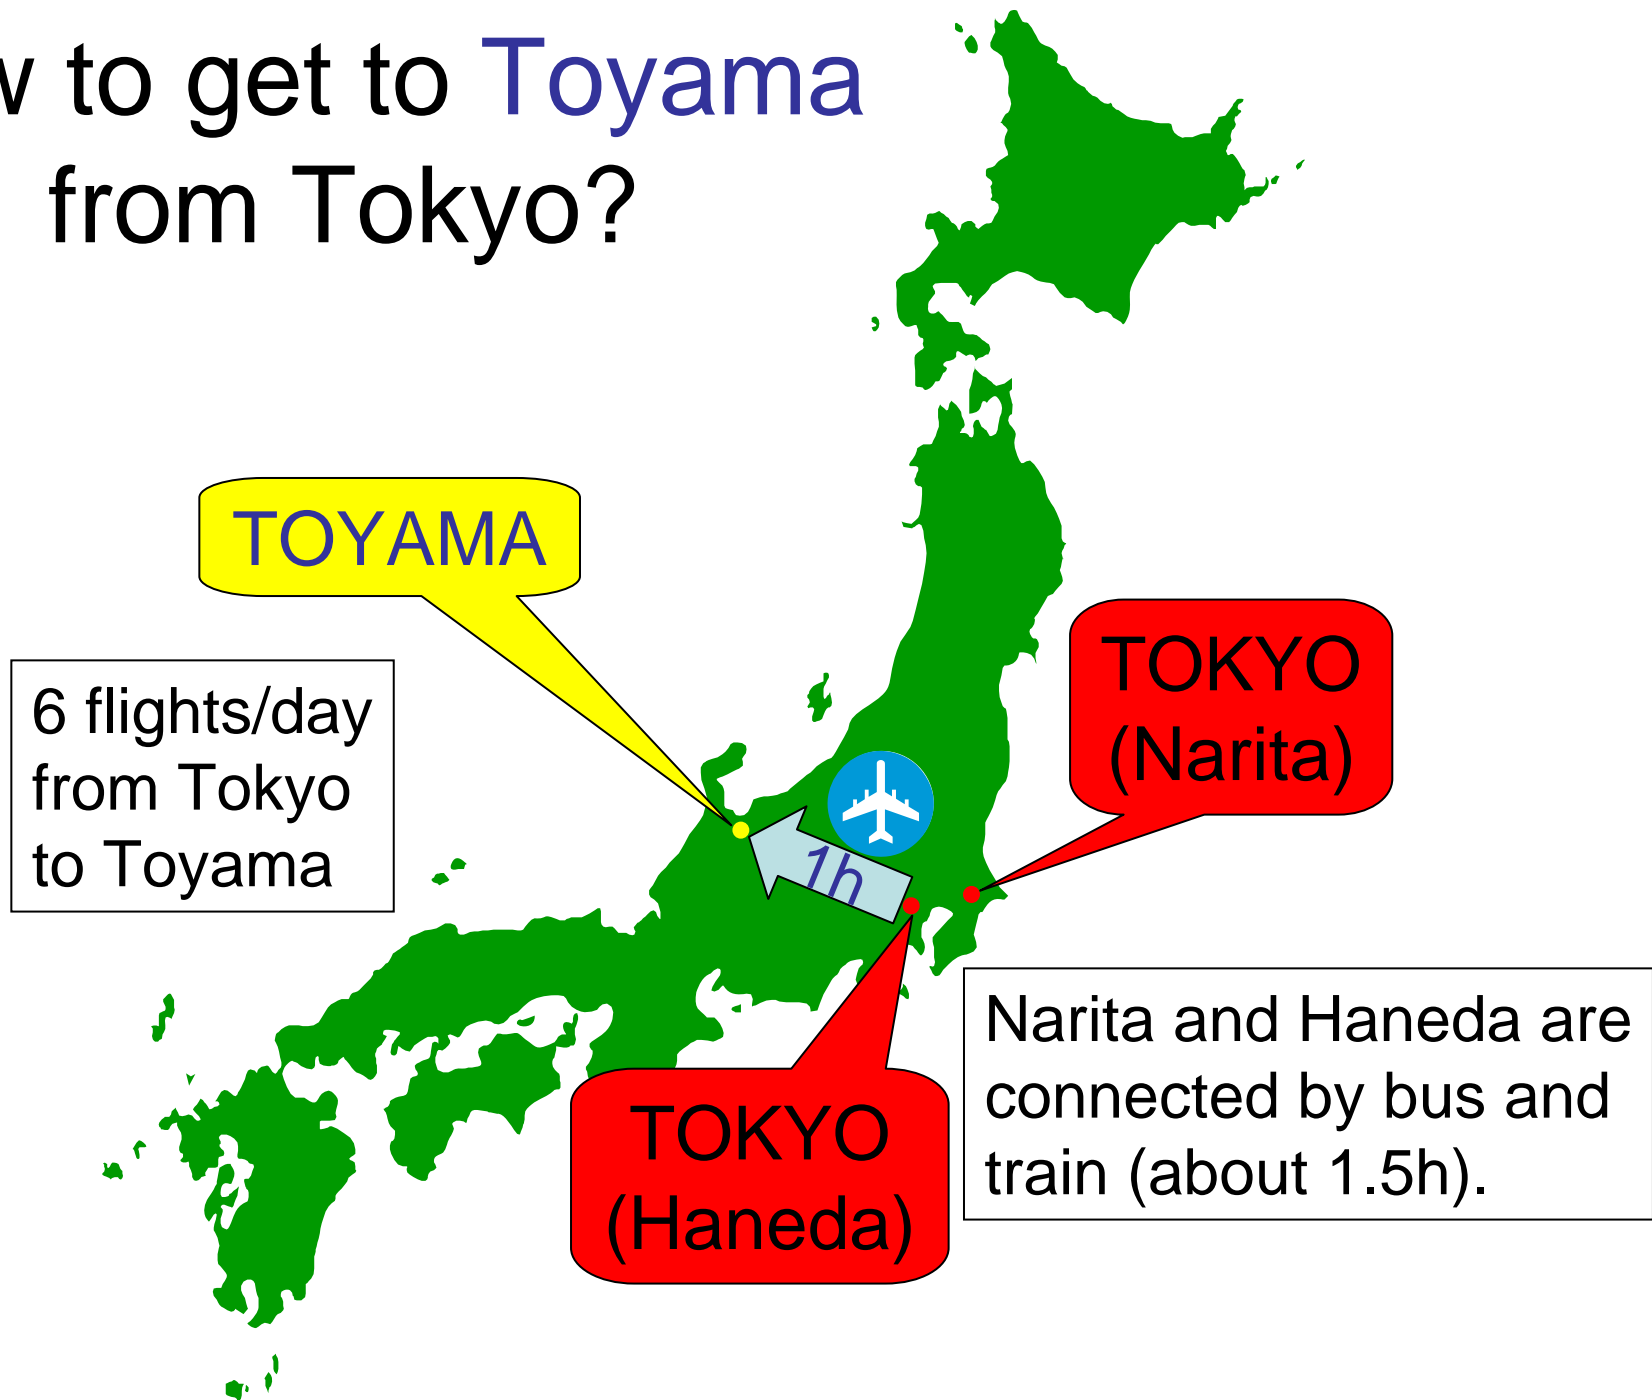

Where is Toyama?

260 km NW of TOKYO
Population: 1,080,000

TOYAMA

TOKYO

OSAKA

KYOTO

NAGOYA

How to get to **Toyama** from Tokyo?

Access to Toyama

For more details, see [here](#).

Access to Conference Center

For more details, see [here](#).