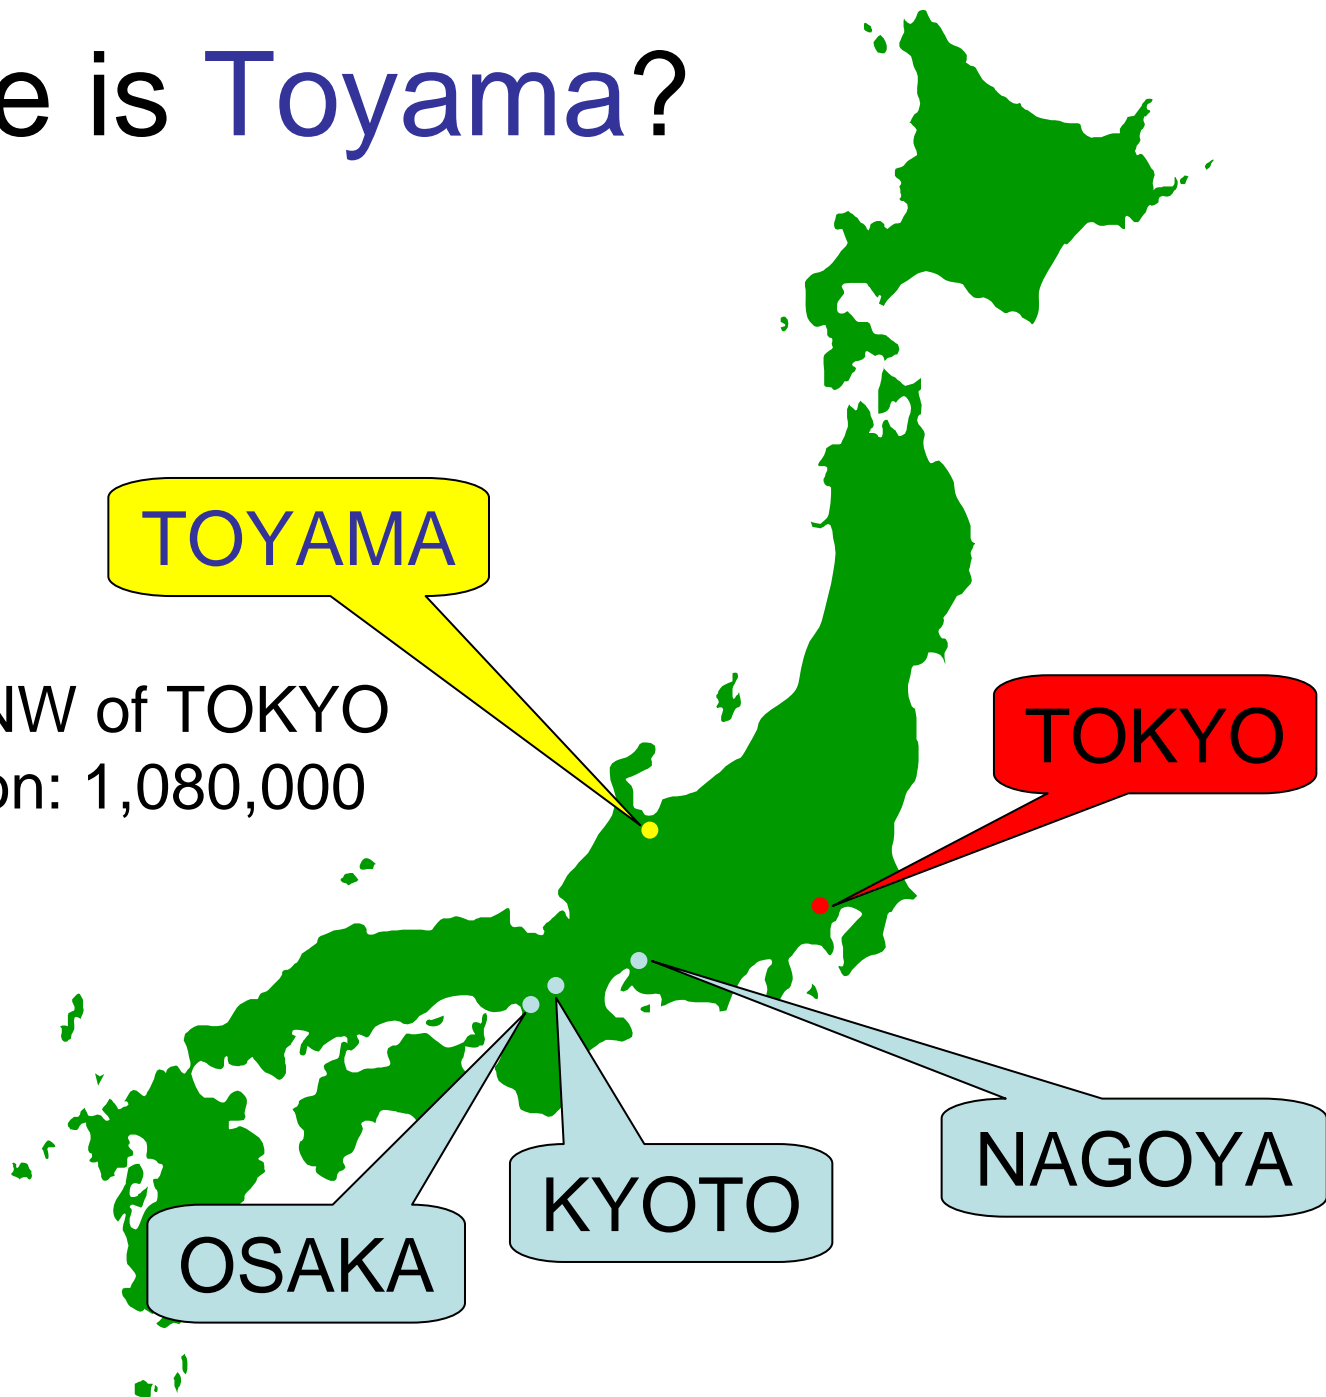

Where is Toyama?

260 km NW of TOKYO
Population: 1,080,000

TOYAMA

TOKYO

OSAKA

KYOTO

NAGOYA

How to get to **Toyama** from Tokyo?

Access to Toyama

For more details, see [here](#).

Access to Conference Center

For more details, see [here](#).