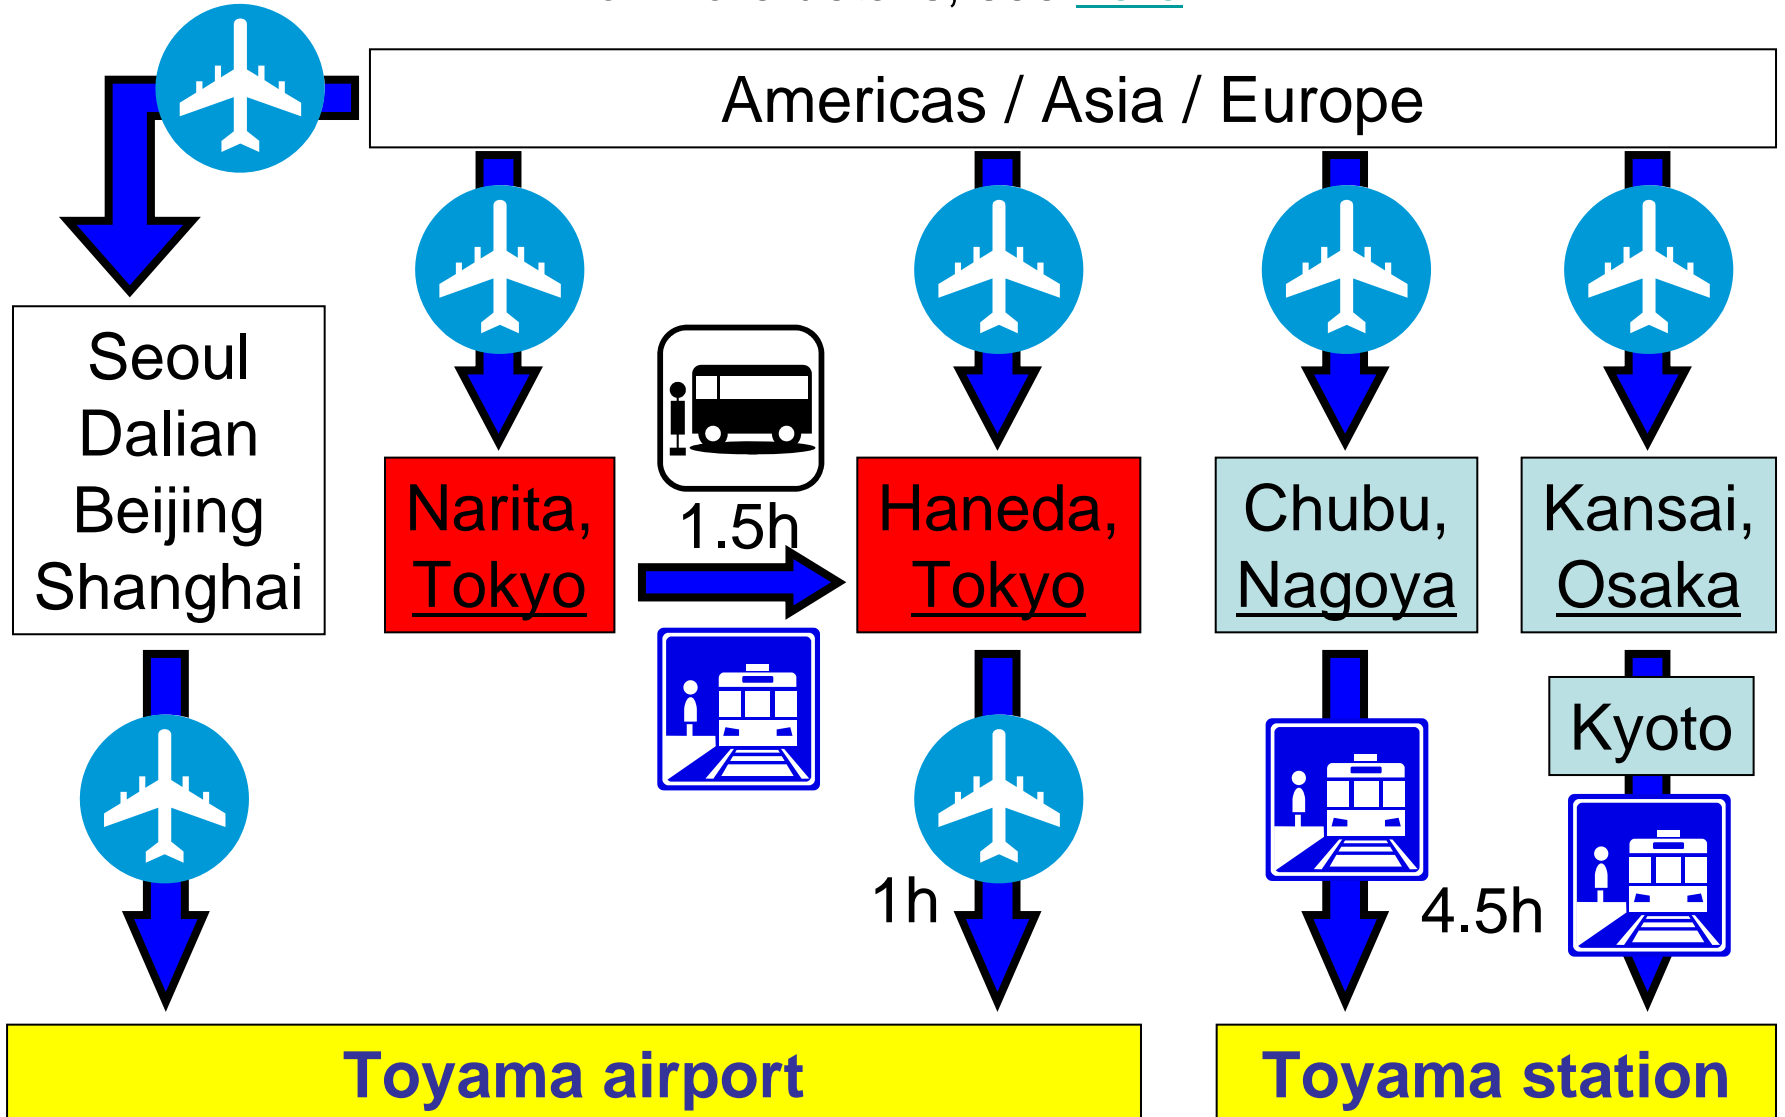

Where is Toyama?

260 km NW of TOKYO
Population: 1,080,000

TOYAMA

TOKYO

OSAKA

KYOTO

NAGOYA

How to get to **Toyama** from Tokyo?

Access to Toyama

For more details, see [here](#).

Access to Conference Center

For more details, see [here](#).